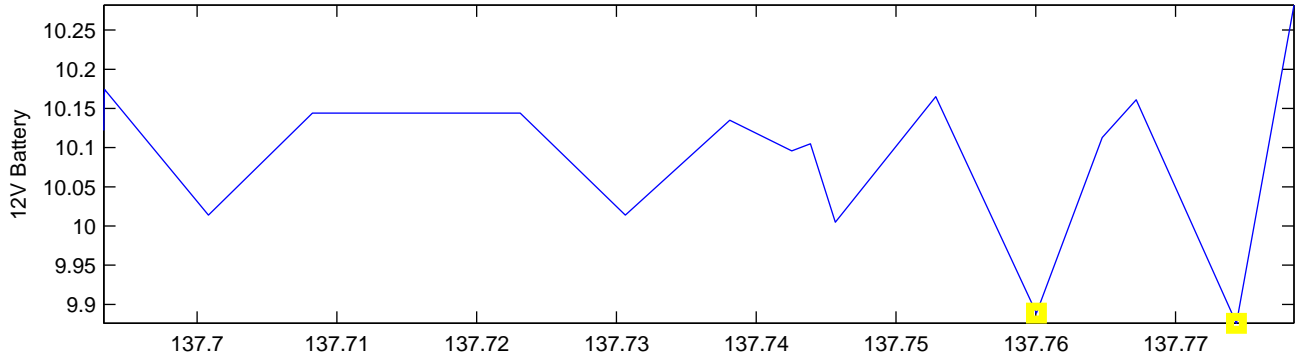

ENGINEERING DATA

mfl2data/float-47/2008/05/16/eng00001.csv

Line Colors: b=OK Y=warning R=problem

Float 47: 2008-05-16 to 2008-05-16

Float 47: 2008-05-16 to 2008-05-16