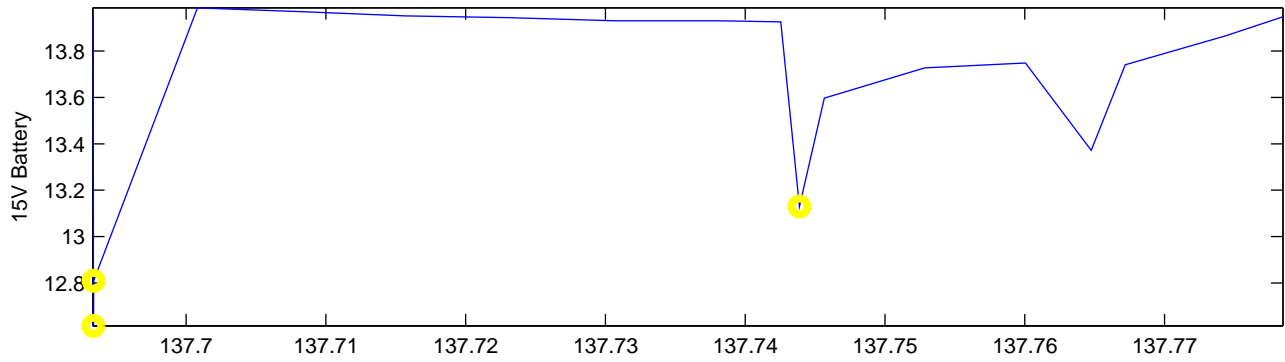

ENGINEERING DATA

mfl2data/float-47/2008/05/16/eng00001.csv

Line Colors: b=OK Y=warning R=problem

Float 47: 2008-05-16 to 2008-05-16

Float 47: 2008-05-16 to 2008-05-16