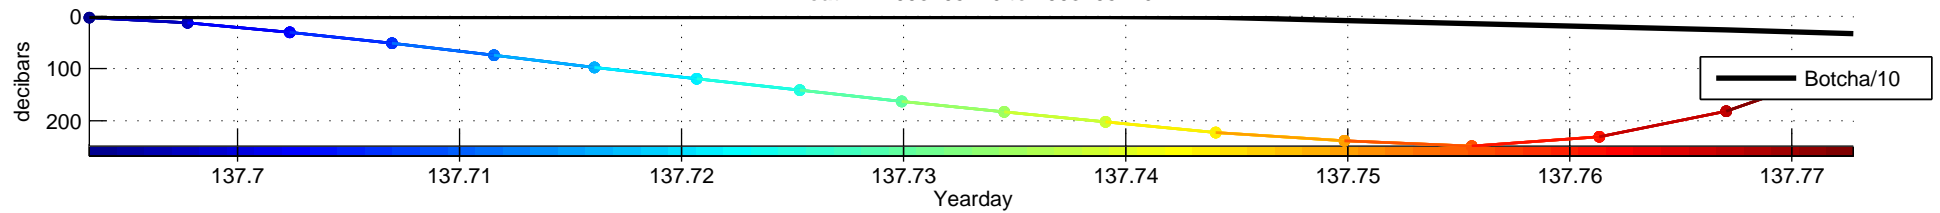

ENGINEERING DATA

mfl2data/float-47/2008/05/16/eng00001.csv

Line Colors: b=OK Y=warning R=problem

Float 47: 2008-05-16 to 2008-05-16

Float 47: 2008-05-16 to 2008-05-16