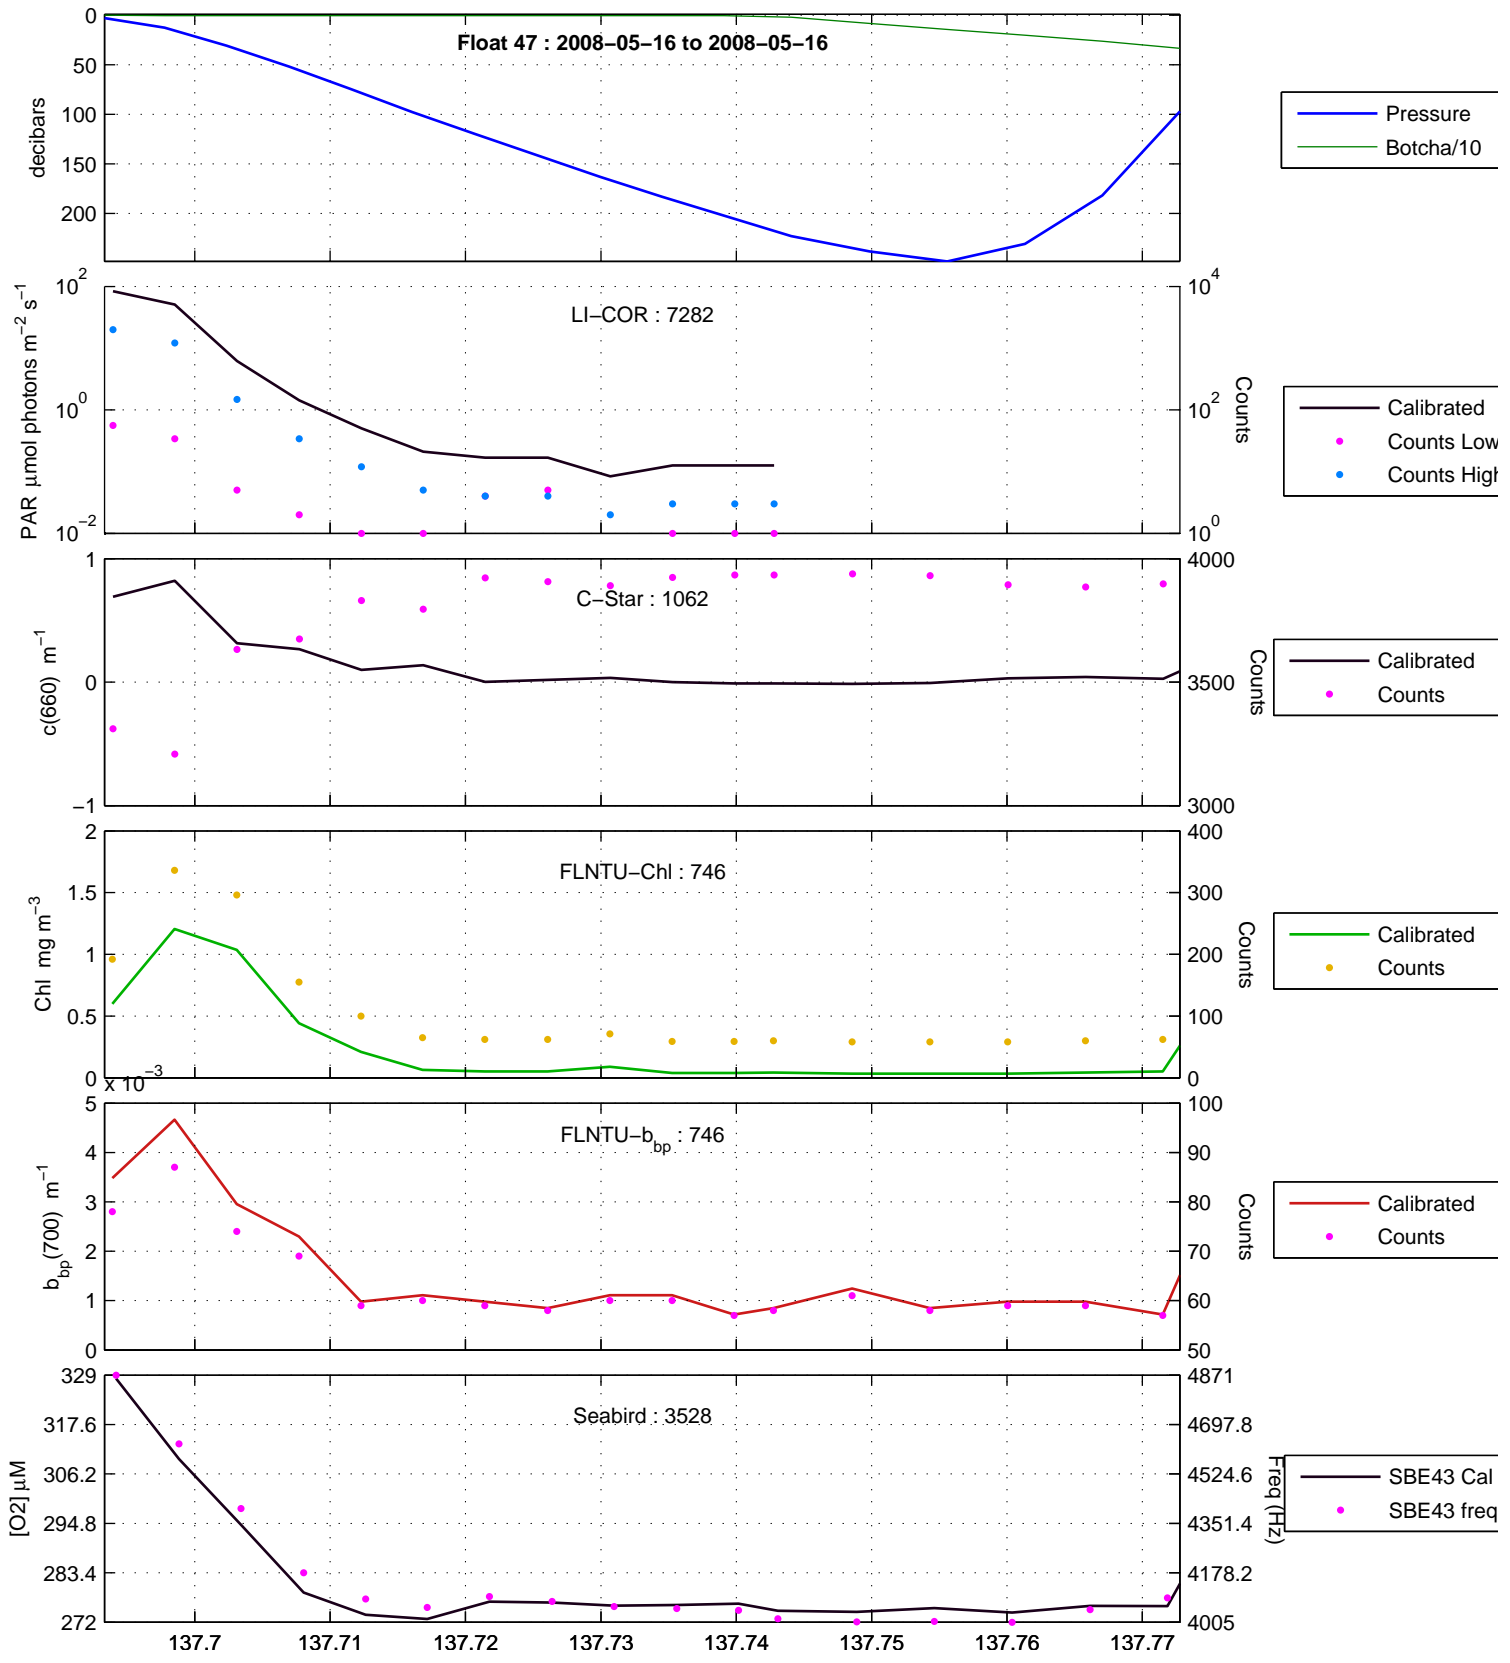

ENGINEERING DATA

mfl2data/float-47/2008/05/16/eng00001.csv

Line Colors: b=OK Y=warning R=problem

Float 47: 2008-05-16 to 2008-05-16

Float 47: 2008-05-16 to 2008-05-16