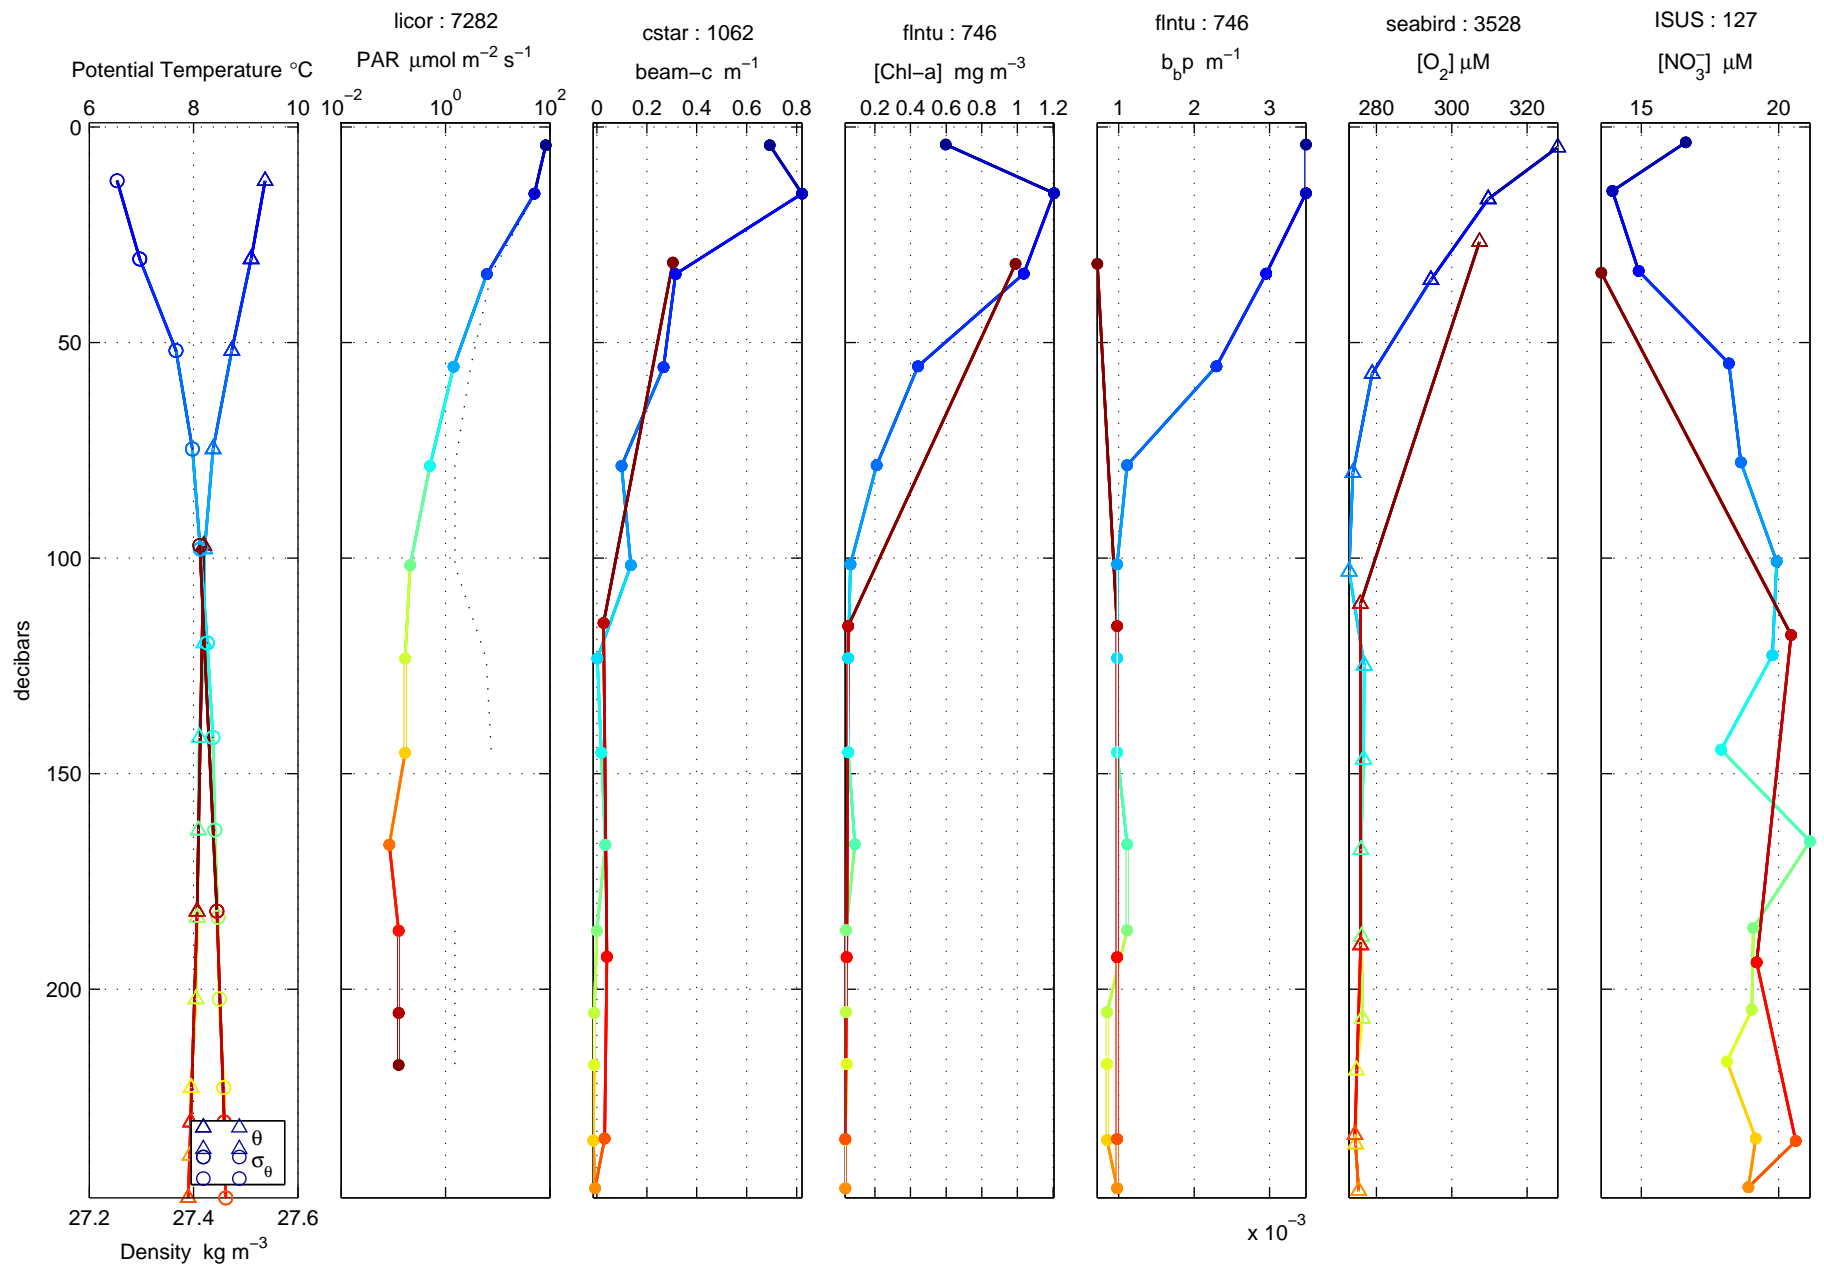

ENGINEERING DATA

mfl2data/float-47/2008/05/16/eng00001.csv

Line Colors: b=OK Y=warning R=problem

Float 47: 2008-05-16 to 2008-05-16

Float 47: 2008-05-16 to 2008-05-16