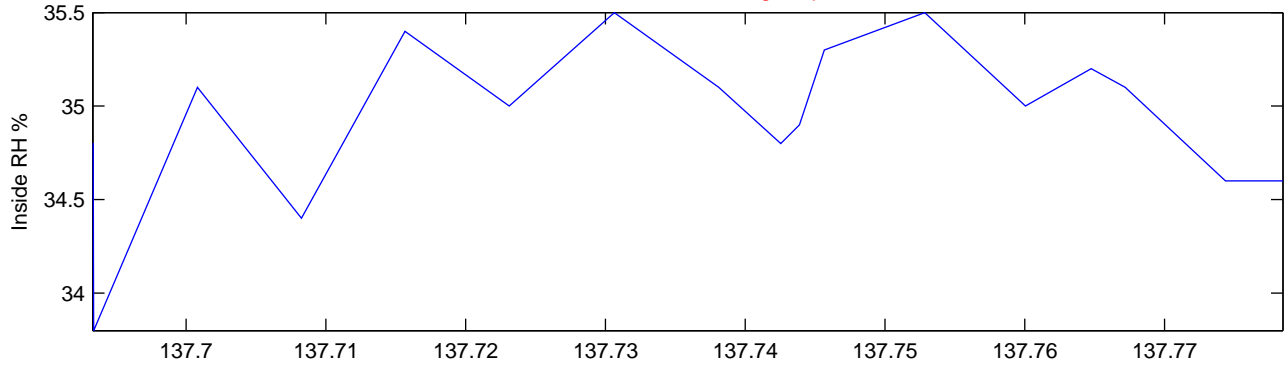

ENGINEERING DATA

mfl2data/float-47/2008/05/16/eng00001.csv

Line Colors: b=OK Y=warning R=problem

Float 47: 2008-05-16 to 2008-05-16

Float 47: 2008-05-16 to 2008-05-16